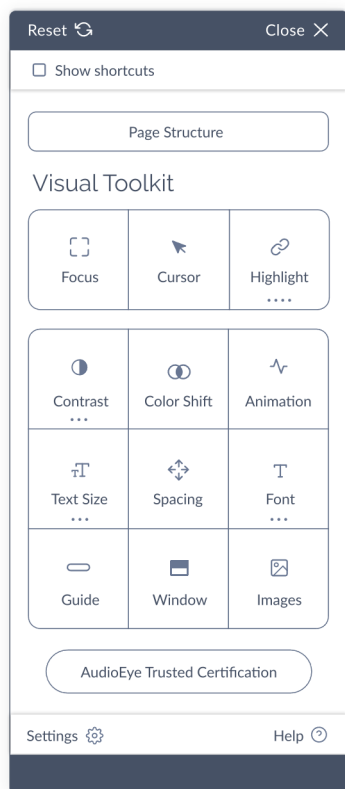

AudioEye's Usability Toolbar

The most comprehensive web personalization tool just got better. With an updated interface, we've improved functionality to enable our clients' site visitors to utilize an even more robust toolkit designed for all.

 **Focus**
Draws a colorful box around buttons and links, making them easier to find and select for visual keyboard users

 **Contrast**
Provides options to sharpen the image, desaturate to remove color, and invert color elements into sharper contrast

 **Text Size**
Enlarges all website body and headline copy for improved readability and usability for low-vision users

 **Guide**
Enhances focus and improves reading comprehension by creating a horizontal line controlled by the cursor

 **Cursor**
Enlarges the mouse's cursor display for ease of tracking and improves the usability for low-vision users

 **Color Shift**
Shifts the color wheel allowing users with different forms of color blindness to perceive more contrast between colors